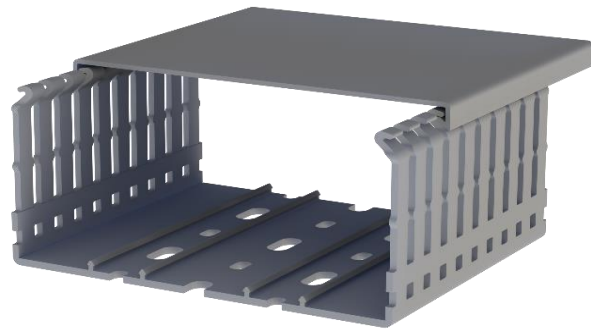

Klemsan®

KKD 1206

Order		
RAL 7030 - Stone Grey	Thin Slot (4-6)	555 1206

Dimensions	
Length	2.000,00 mm
Width	120,00 mm
Height w/o cover	57,60 mm
Height w/ cover	60,00 mm

Technical Data				
Material	PVC		Package Qty.	8 pcs. x 2 mt.
Inflammability	UL 94 V0		Wire Fill Capacity	60%
Max. Service Temp.	60°C		Min. Service Temp.	-15°C

Certifications				
Certificate	Standard			
CE	EN 50085-2-3			
TSE	TS EN 50085-2-3			
EAC	GOST R 53313:2009			
cULus	UL 1565-C22.2No.18.5-02			
		 	 	

Accessories				
Description	Type	Colour	Cat. No.	Qty.
Duct Cutter (Scissor)	KKMR		553230	1
Duct Cutter	KMK 1002		553220	1
Cable Duct Cover	KDK 120	RAL 7030	551055	10 pcs. x 2 mt.
Rivet Setting Tool	SETR	Black	553500	1
Plastic Rivet 6,5 mm	PPE 6,5	Grey	553600	100
Cable Clamp	KKB	Black	553405	10
Wire Retainer	KKT 1206	Black	553425	10
Cable Holder	KKM	Black	553415	10